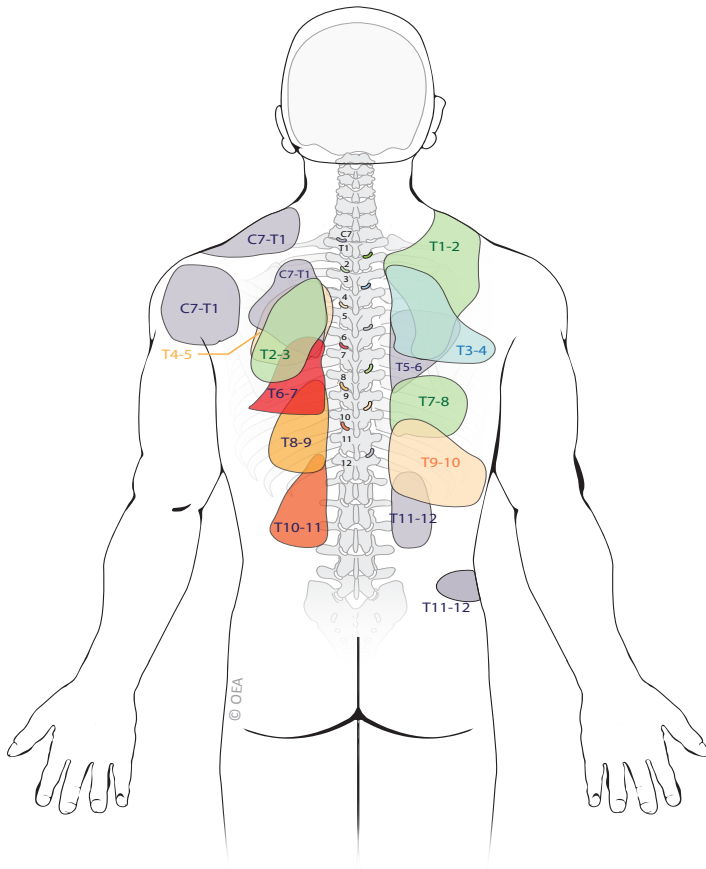

# Thoracic Facet Joint Pain Patterns

## Normal Anatomy

## Facet Synovitis

## Facet Arthrosis

Dreyfuss P et al. Thoracic zygapophyseal joint pain patterns. A study in normal volunteers. *Spine*. 1994;19:807-11.

PHONE 614 - 442 - 0700  
 FAX 614 - 298 - 8199  
 capitalcitypaincare.com